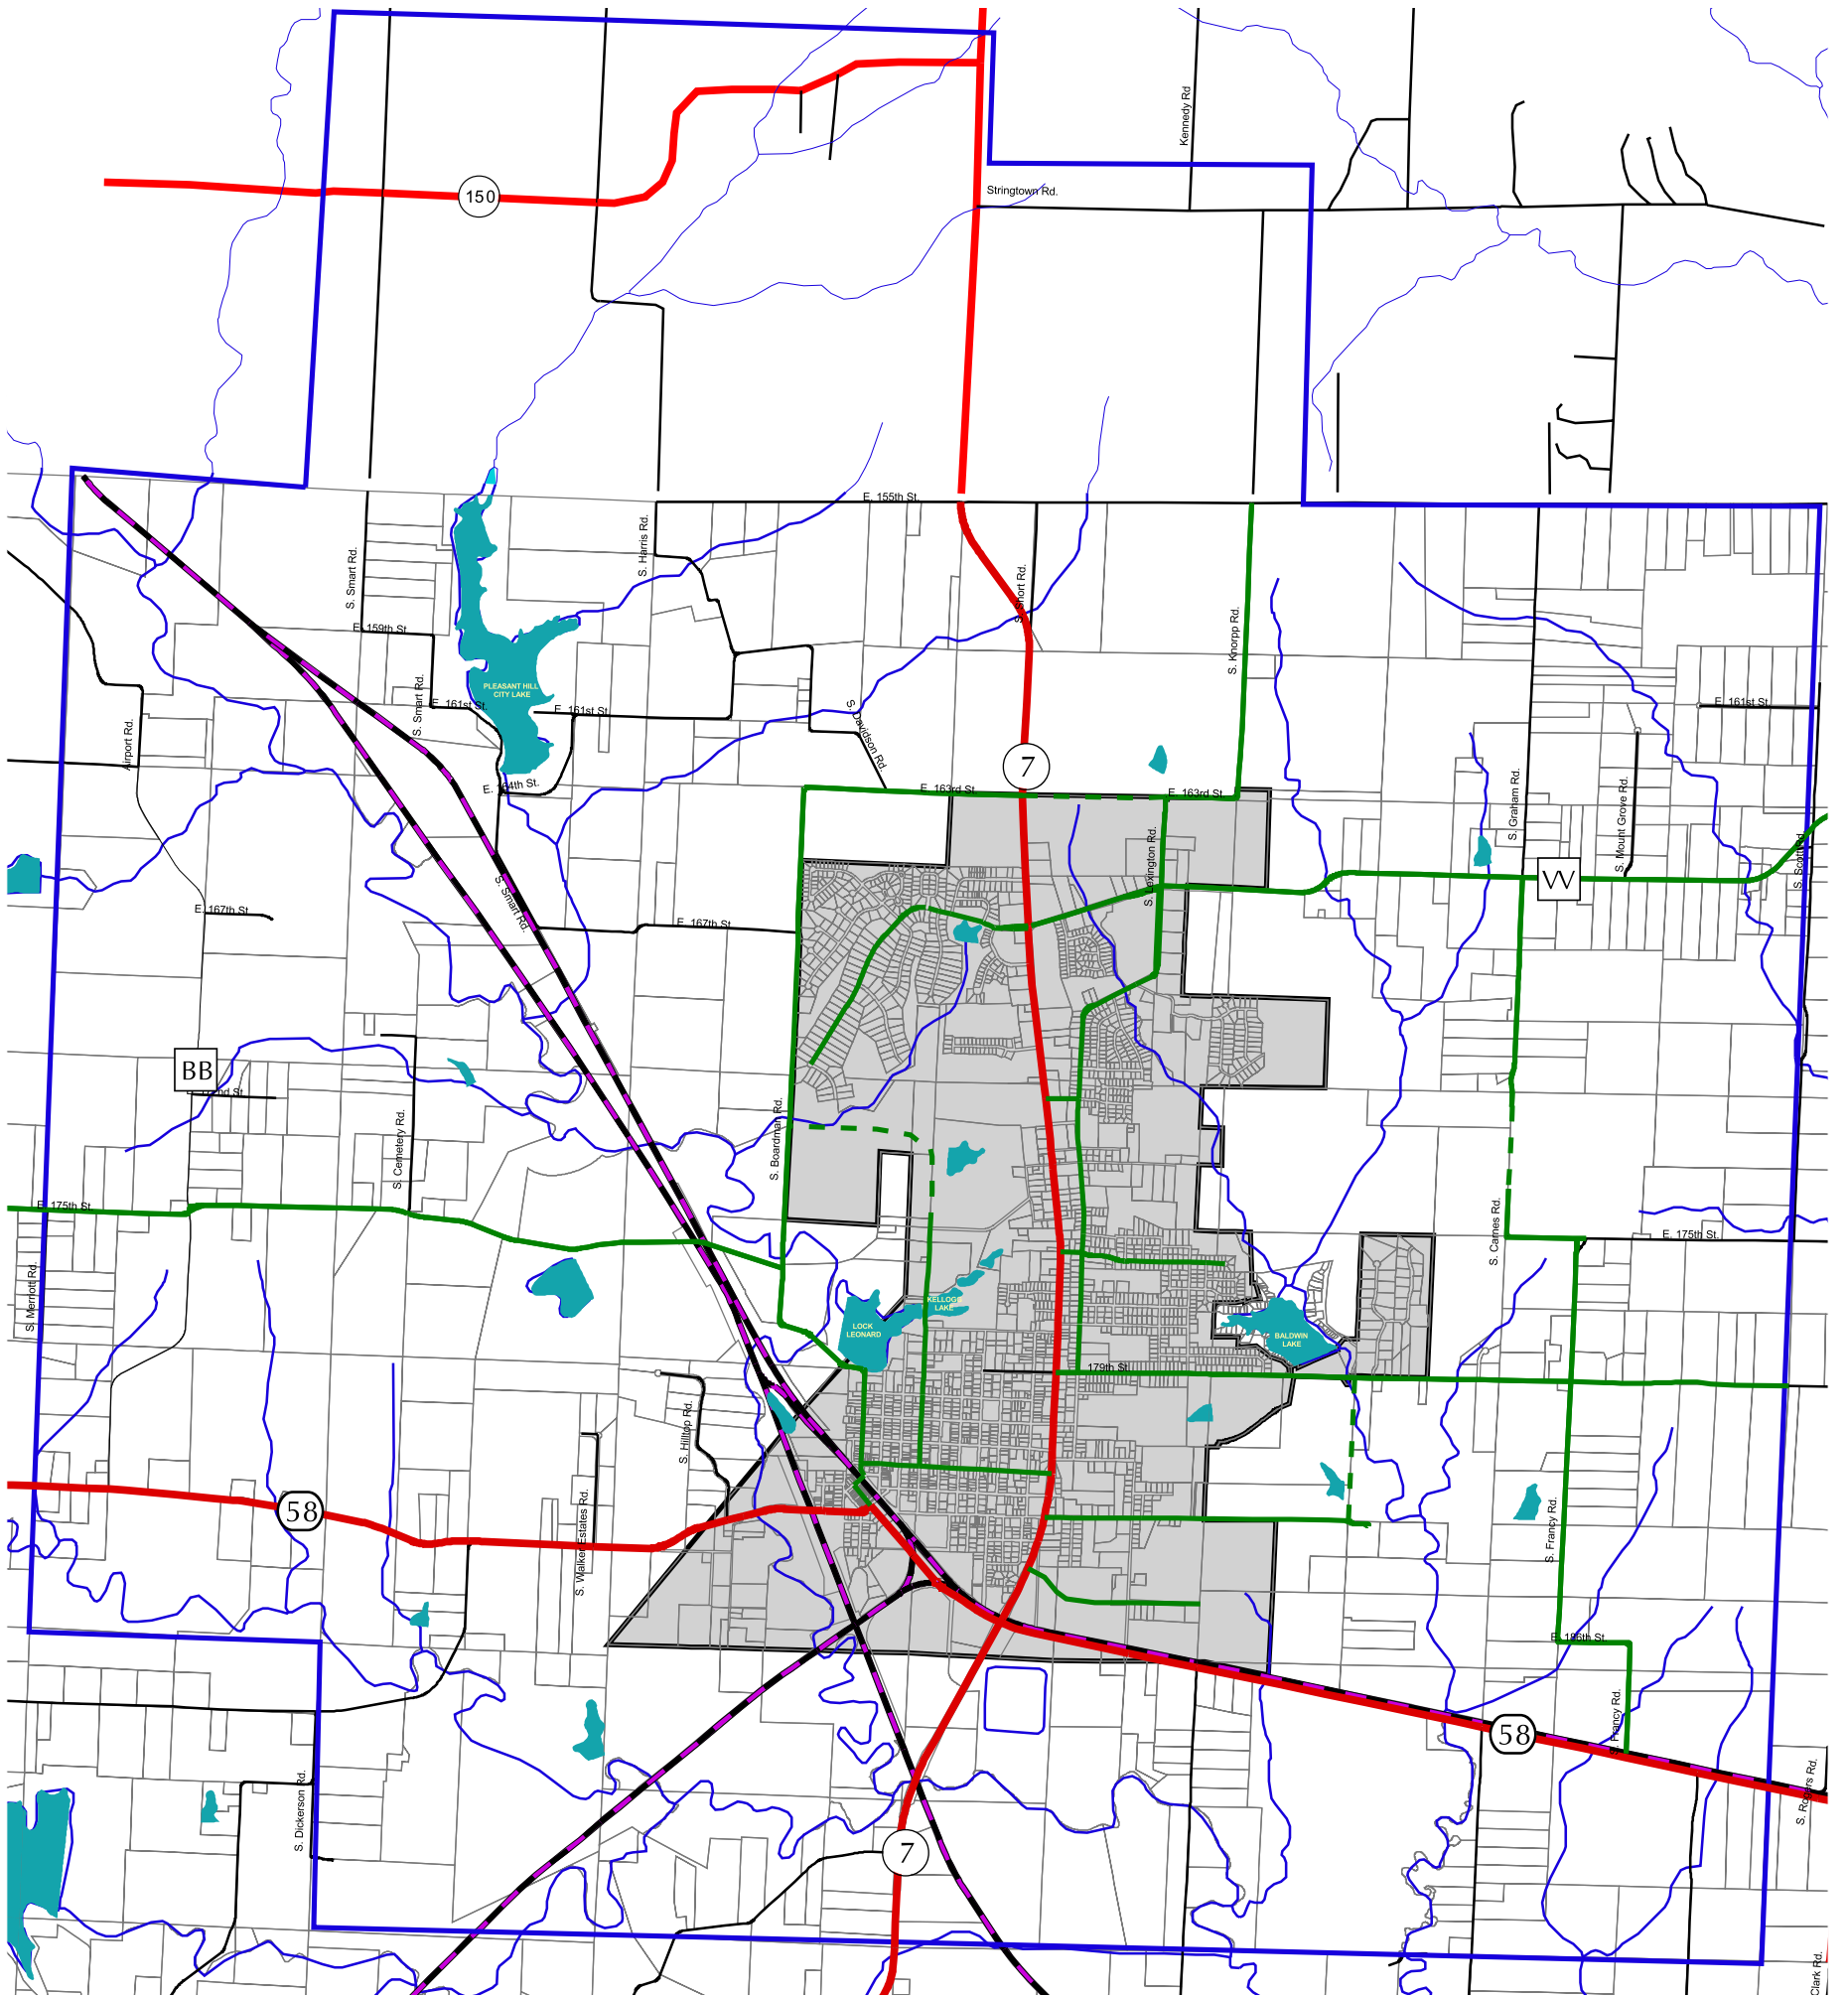

MAJOR THOROUGHFARE PLAN MAP

CITY OF PLEASANT HILL, MO

LEGEND

-  Corporate Limits
 -  Planning/ Annexation Area
 -  Parcel Boundaries
 -  Lakes
 -  Railroads
- Street Classification
-  Minor Arterial
 -  Collector
 -  Future Collector